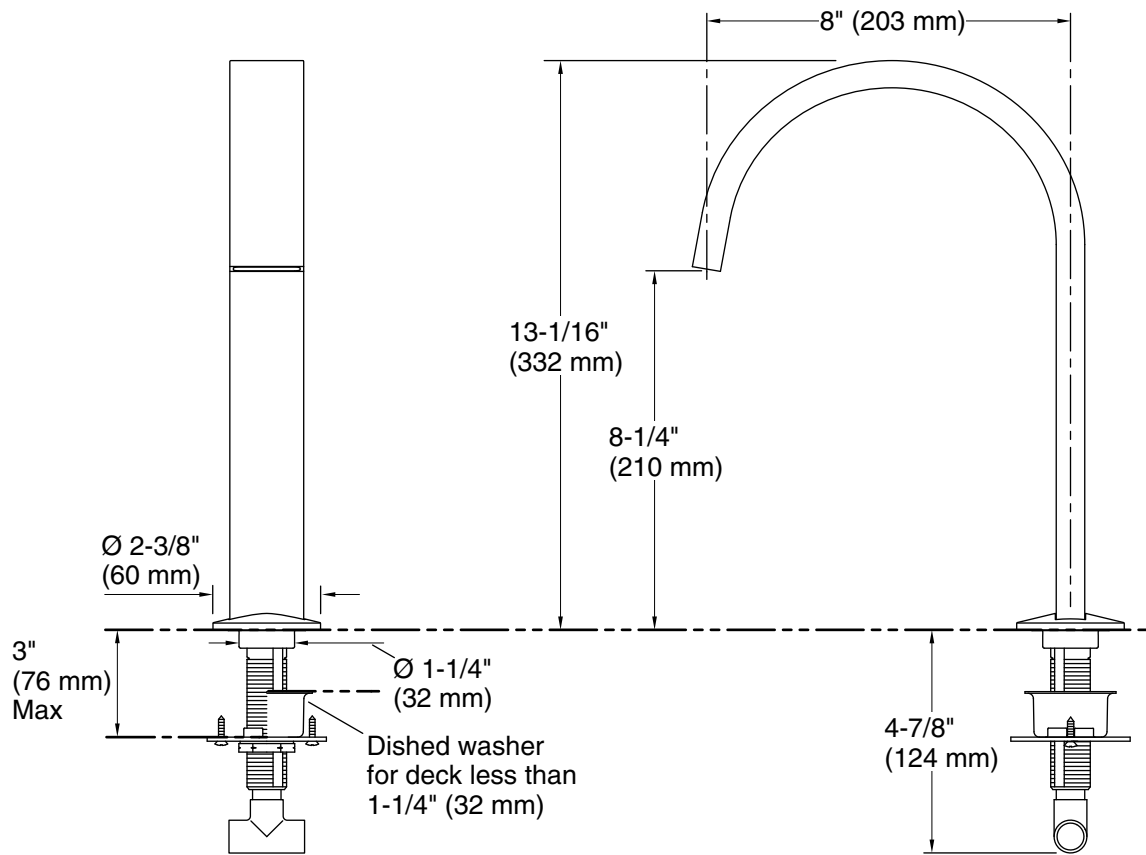

Features

- Nondiverter spout
- 8" (203 mm) spout reach
- For use with Components™ Lever, Oyl, or Industrial faucet handles (sold separately)
- Coordinates with Components faucets, accessories, and showering components to complete your bathroom

Technical Information

All product dimensions are nominal.

Drain included: No

Spout:

Spout reach: 8" (203 mm)

Notes

Install this product according to the installation instructions.

WARNING: Risk of personal injury. Do not install the bath faucet in an area where it may inadvertently be used for support by the bather.